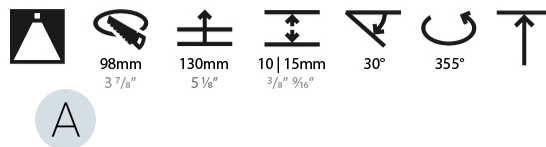

GENERAL

Series: Bioniq
Subseries: Bioniq Round Adjustable
Brand: Prolicht
Division: Architectural
Mounting Type: Recessed
Mounting Location: Ceiling
Subcategory: Downlight

PHYSICAL

Shape: Round
Diameter (mm): 107
Diameter (in): 4 3/16
Height (mm): 112
Height (in): 4 7/16
Min. Recessing Depth (mm): 130
Min. Recessing Depth (in): 5 1/8
Light Distribution: Adjustable / Downlight
Weight (kg): 0.46
Weight (lbs): 1.01
Fixture Finish: [SSR / BKV / CWI / CRY / HAB / UFT / ITA / RUA / FTG / MYG / LOD / PUS / FRO / FUP / KIA / POP / BLS / SPG / MEY / GOH / GUM / CHC / COM / ABZ / JAG / OBR / MOS / ROR](#)
Fixture Material: Aluminum Die Cast
Cut-out Measurements: 98mm / 3 7/8"

ELECTRICAL

Lamp Type: LED (Zhaga Standard)
Input Wattage (W): 16.5
Total Output Wattage (W): 14.7
Dimming: Dali Dimming
Driver Included: No
Driver Location: Recessed Housing
Driver Type: Constant Current - 120Vac
Driver Class: Class 2
Input Voltage (V): 120
Constant Current (MA): 350

LED

Number of LEDs: 1
Color Temperature (°K): Warm Dim
Max. Delivered Lumen (lm): 760
Nominal Lumen (lm): 1140
CRI: >90 CRI

OPTICAL

Reflector°: [20 / 40 / 60](#)
Adjustability: Rotational 355°; Tilt 30°

RATINGS AND CERTIFICATIONS

Certified By: Certified for North American Standards
IP rating: IP20